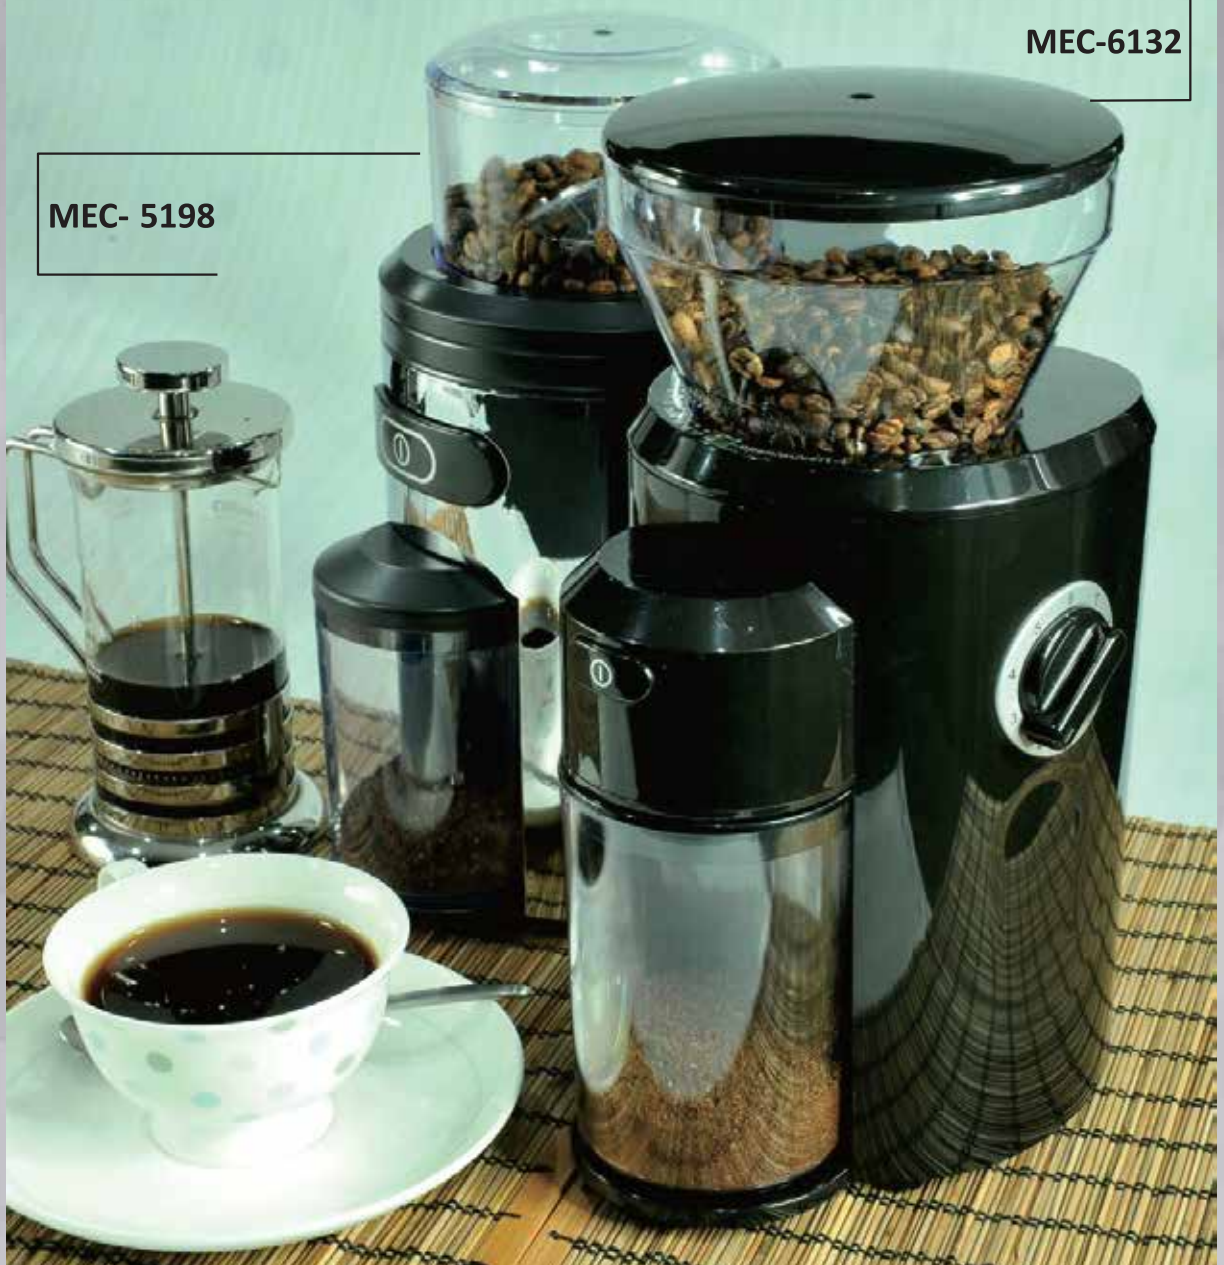

Conical Burr Grinder

MEC-6132

MEC- 5198

- Electric coffee grinder with stainless steel cone-shaped grinder head
- Transparent coffee bean container holds up to approx. 200g (MEC-6132)/150g (MEC-5198) coffee beans
- Rotary selector to set portions from 2 to 10 cups
- Electronic timer for portioning with auto stop function
- 18-position (MEC-6132) / 15-position (MEC-5198) grind settings from fine to coarse coffee powder
- Transparent, removable coffee container holds up to approx. 100g coffee powder
- Ground coffee container with safety feature
- Good for espresso grinds
- With cord storage
- 150W